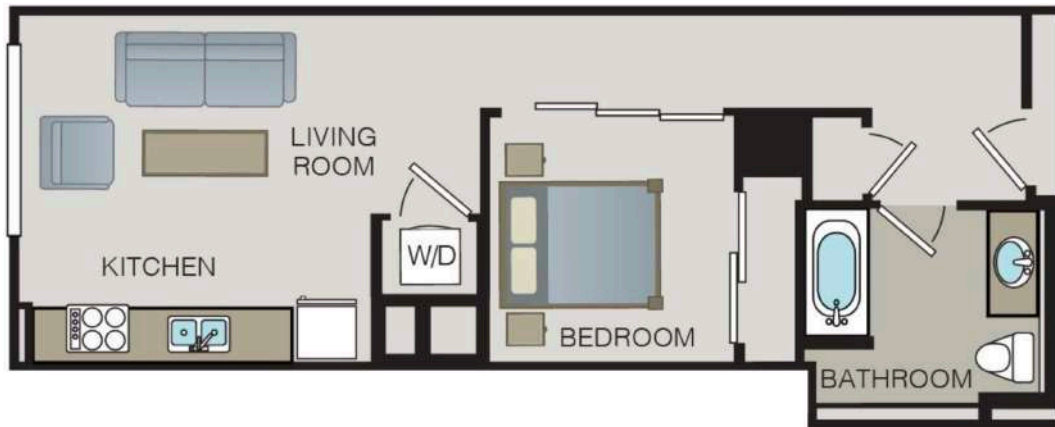

# Junior One Bed A2

1 BED / 1 BATH

# 603

SQ. FT.

	1 S Market St   San Jose, CA 95113
	<a href="http://www.onesouthmarket.com">www.onesouthmarket.com</a>

Floor plans are artist's rendering. All dimensions are approximate. Actual product and specifications may vary in dimension or detail. Not all features are available in every rental home. Prices and availability are subject to change. Rent is based on monthly frequency. Additional fees may apply, such as but not limited to package delivery, trash, water, amenities, etc. Deposits vary. Please see a representative for details.